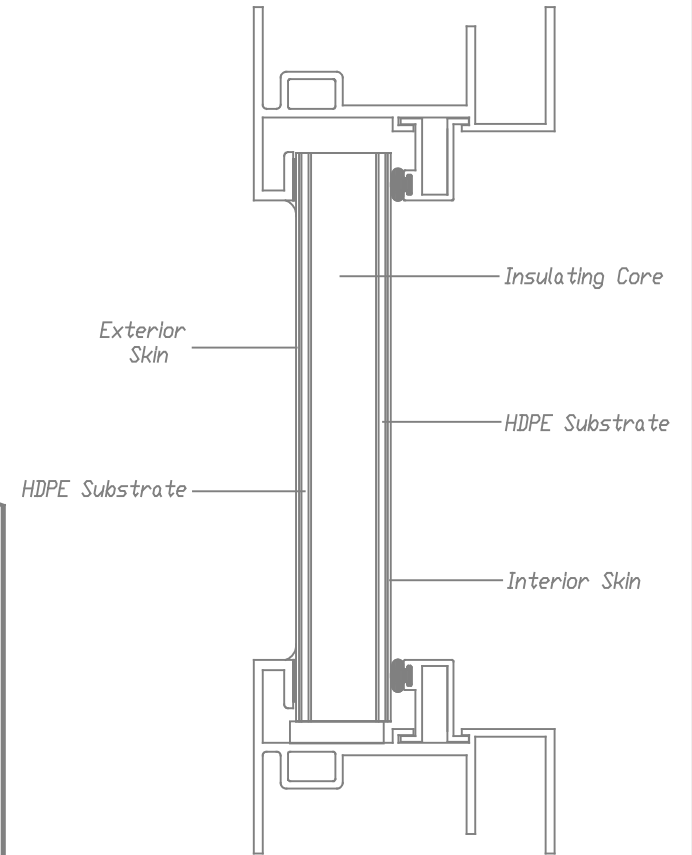

Mapes Corelite Panel

CURTAIN WALL

WINDOW FRAME

Details shown are typical, the framing systems are for presentation only.