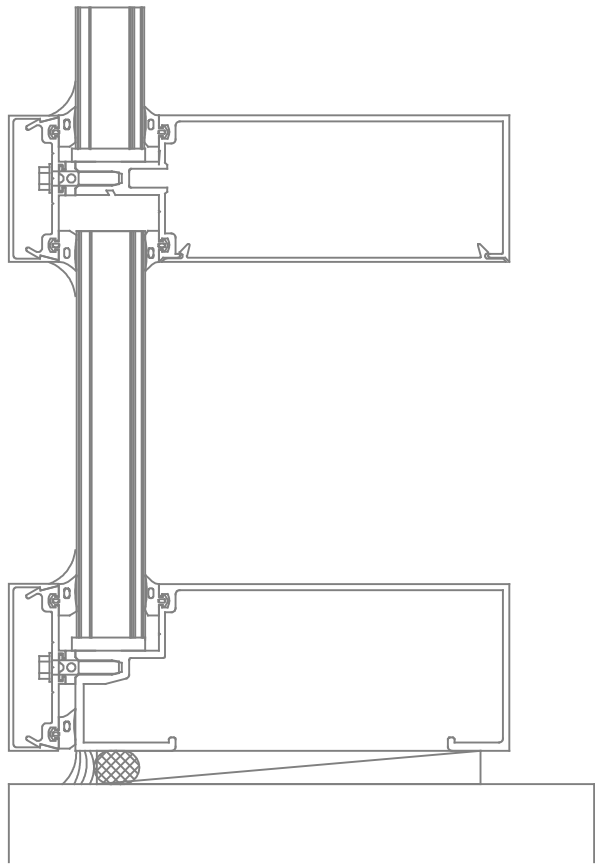

Mapes Corelite Panel

CURTAIN WALL

WINDOW FRAME

Details shown are typical, the framing systems are for presentation only.