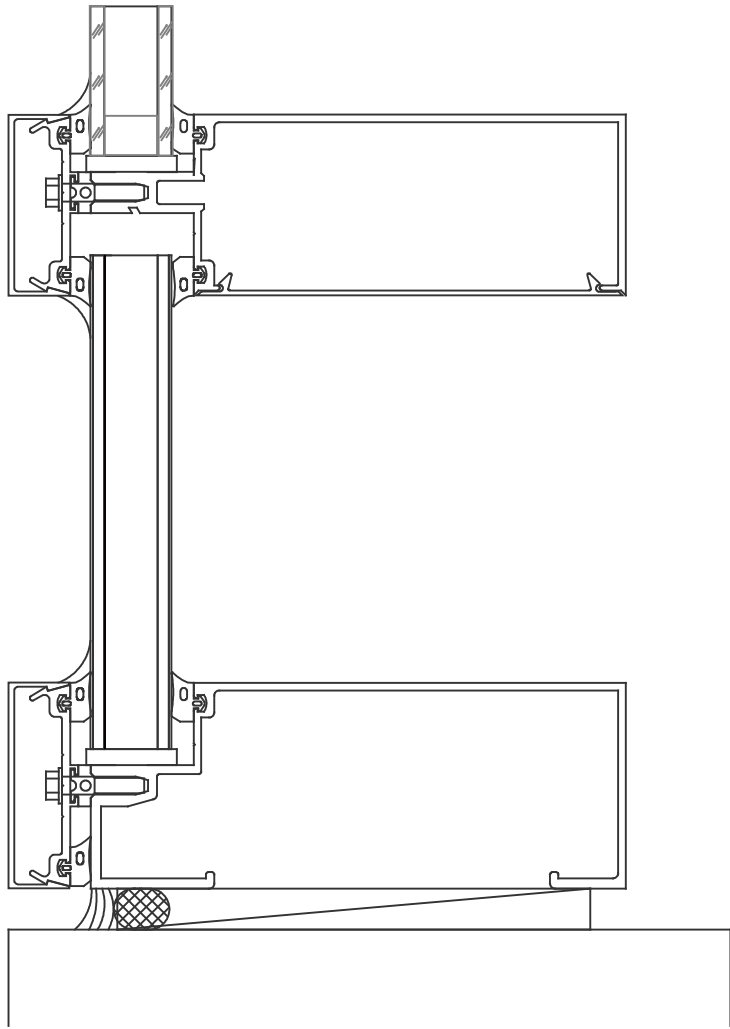

MapeShield Infill Panel

CURTAIN WALL

WINDOW FRAME

Details shown are typical and not to scale, the framing systems are for presentation only.