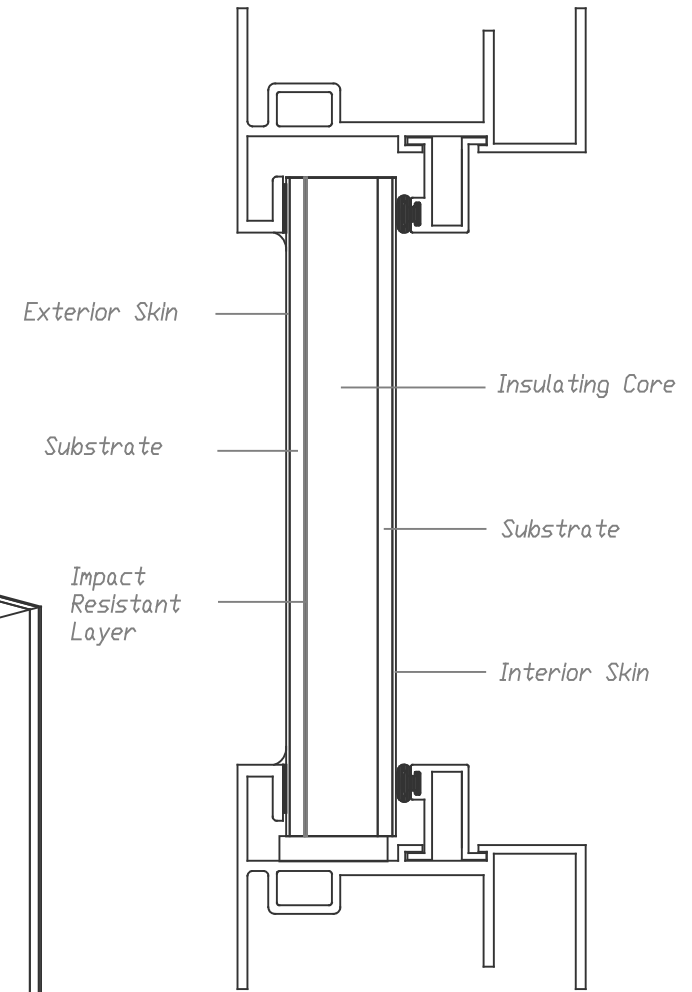

MapeShield Infill Panel

CURTAIN WALL

WINDOW FRAME

Details shown are typical and not to scale, the framing systems are for presentation only.