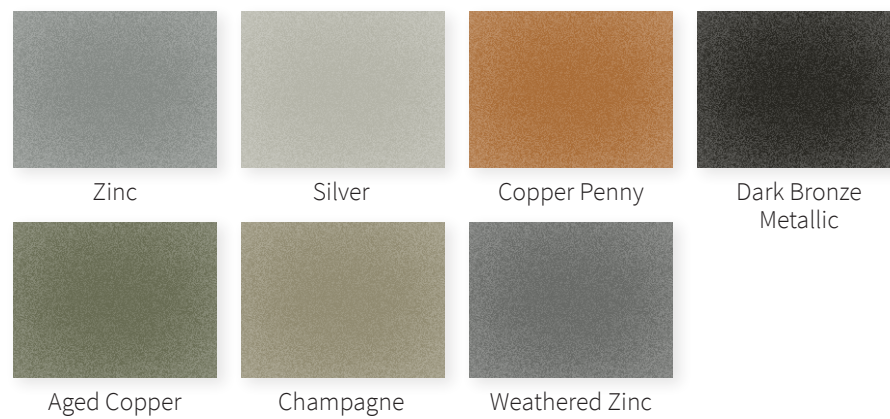

STANDARD KYNAR ON ALUMINUM (AAMA 2605)

Standard Width 48" (Also Available in 60")

PREMIUM KYNAR

COLORLUME (E) (AAMA 2603)

Polyester Baked Enamel on Embossed Aluminum

ANODIZED ALUMINUM - 48" or 60" Width

SPANDREL GLASS EXTERIOR - Custom Colors Upon Request

1/4" tempered glass with ceramic frit on the #2 surface