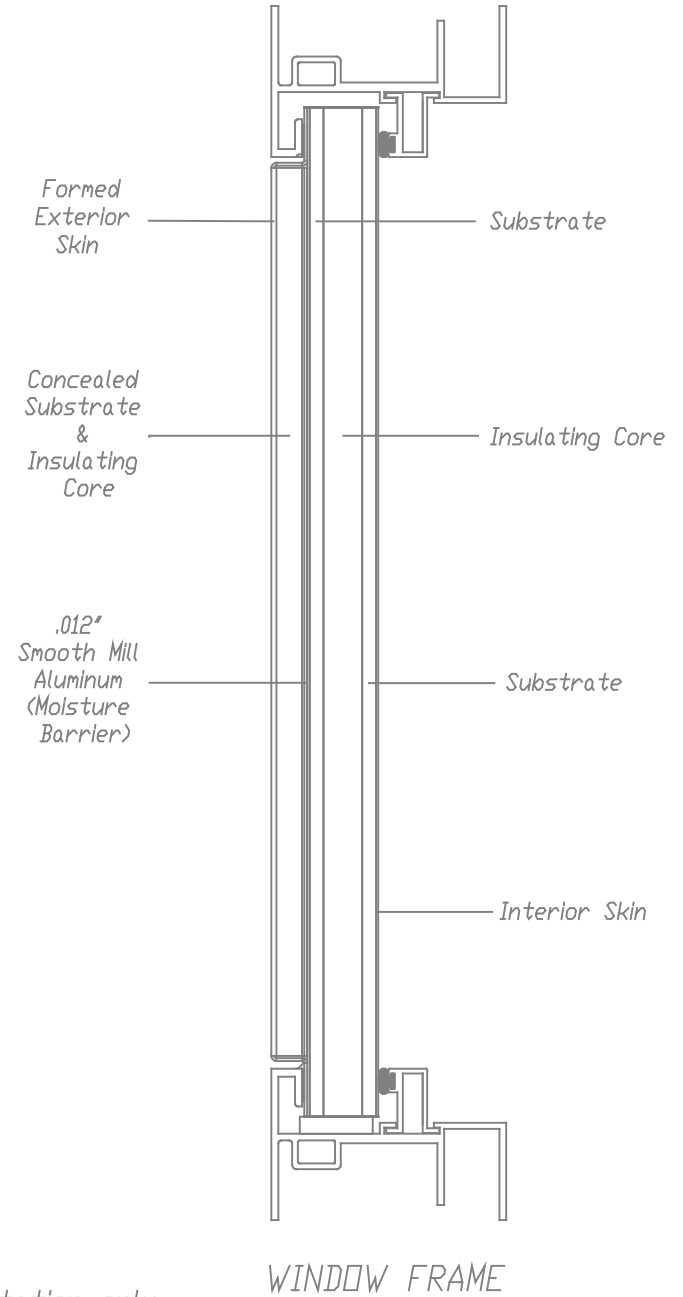

MapeShape Formed Edge Panel

CURTAIN WALL

WINDOW FRAME

Details shown are typical, the framing systems are for presentation only.