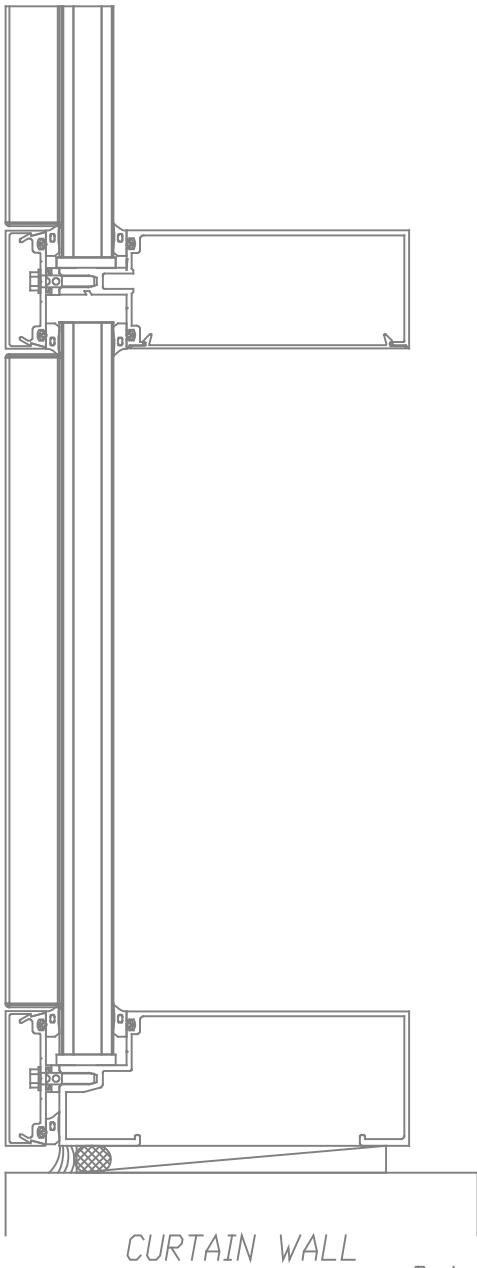

MapeShape Formed Edge Panel

CURTAIN WALL

WINDOW FRAME

Details shown are typical, the framing systems are for presentation only.