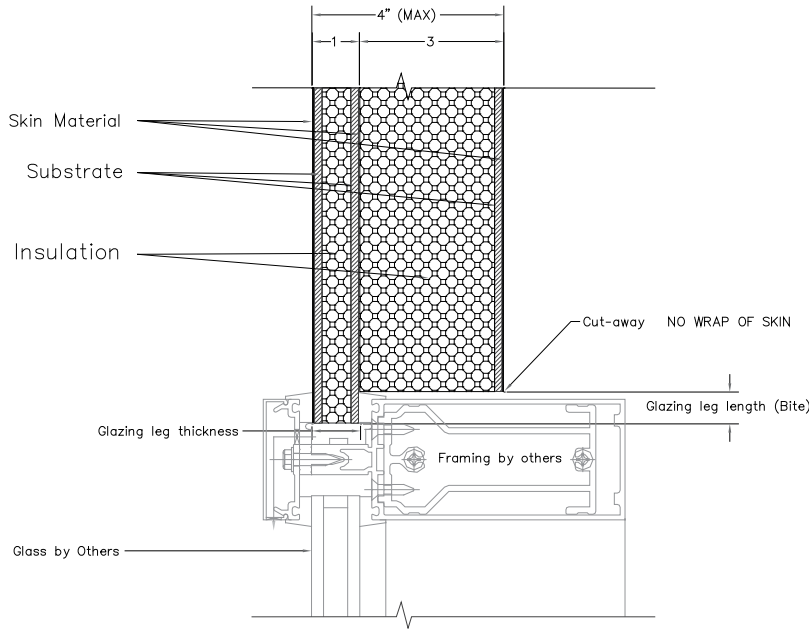

MAPES-R+™

Shore Medical Center Surgical Pavilion in Somers Point, New Jersey

RABBET EDGE PANELS

Mapes-R+ Rabbet Edge Panels are designed to easily fit into any standard glazing pocket. This panel can increase R-Value by up to 200% without modifying your existing frame. Available in any architectural finish, making it the smart panel solution for your next project.

For more details, please visit mapespanels.com

MAPES-R+™

TECHNICAL DATA

RABBET PANEL

TYPICAL CROSS SECTION

5 PLY MAKE-UP

8 PLY MAKE-UP

mapes
ARCHITECTURAL PANELS